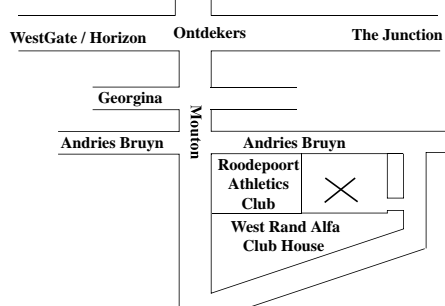

*Alfa Romeo*

*Club Meetings occur on the first Wednesday of every month at the club house.*

*Meetings begin at 8pm.*

*Well Stocked bar.*

*Subs are R500 per year.  
Light Meal included in Subs*